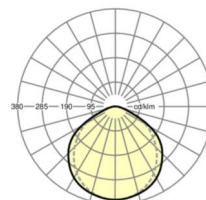

CHARACTERISTICS

Order number	19100007010
EAN number	4020863418763
Commodity code	94051190
Certification mark	IP 40, Protection class I, F, Indoor, CE
Impact resistance (IK rating)	IK08 (10°C bis 25°C)
Ambient temperatur	ta 10°C to 25°C
Warranty period	5 years
State funding programs	BEG - Federal funding for efficient buildings (valid only for Germany)

ELECTRICAL ENGINEERING

Controller	Electronic driver 3h emergency lighting (1 pcs.)
System output	29W
Mains voltage	230V/50Hz
Circuit breakers (inrush current)	13 pieces/B10, 22 pieces/B16, 22 pieces/C10, 37 pieces/C16
Energy efficiency class/light source	C

LIGHTING TECHNOLOGY

Placement	LED, Colour rendering/Light colour CRI ≥ 80 / 4000K
Colour tolerance (MacAdam)	3SDCM
Photobiological safety (Luminaire)	RG0
Nominal luminous flux	4357lm
Nominal luminous flux-emergency lighting mode	755lm
LED service life	50000h L80/B10 (Tq 25°C)
Luminaire luminous efficiency	153lm/W
Beam angle	115° (C0) / 105° (C90)
UGR lat./long.	26.0 / 27.1

MECHANICS

Housing colour	traffic white RAL 9016
Dimensions (LxWxH/DxH)	1531mm x 55mm x 43mm
Weight (net)	2.3kg
Type of installation	Mounting rail system installation, Light structure

Dimensions

L	1531 mm	Length
B	55 mm	Width
H	43 mm	Height

DEEP-LINK

<https://www.regiolux.de/en/article/19100007010>

Reference	LED 4200lm 840
ηLB	100 %
Φ ↓/↑	100 % / 0 %
UGR lat./long.	26.0 / 27.1